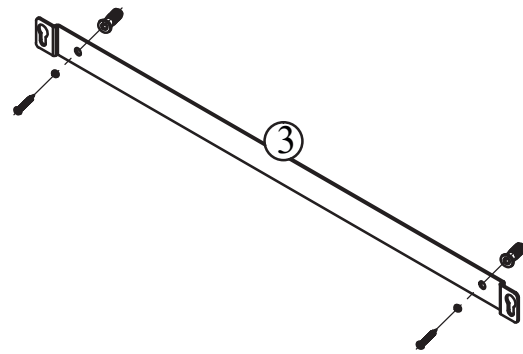

3

Skravar för väggmontering ingår ej
Screws for wall attachment are not included