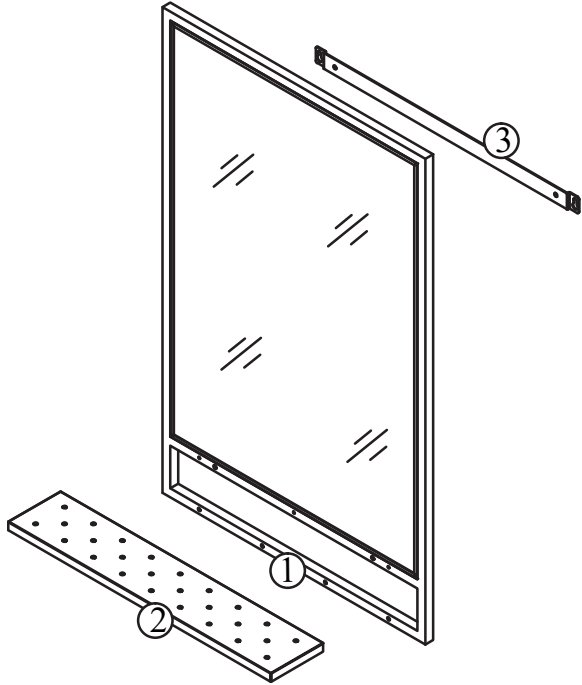

ASSEMBLY INSTRUCTION

MALONE MIRROR WITH SHELF

ROWICO

HOME

NO	PARTS	Q'TY
1		1
2		1
3		1
A		4
B	 M4 x 20	4
C	 M5 x 12	2
D	 M4.8 x 13	3

①

2

3