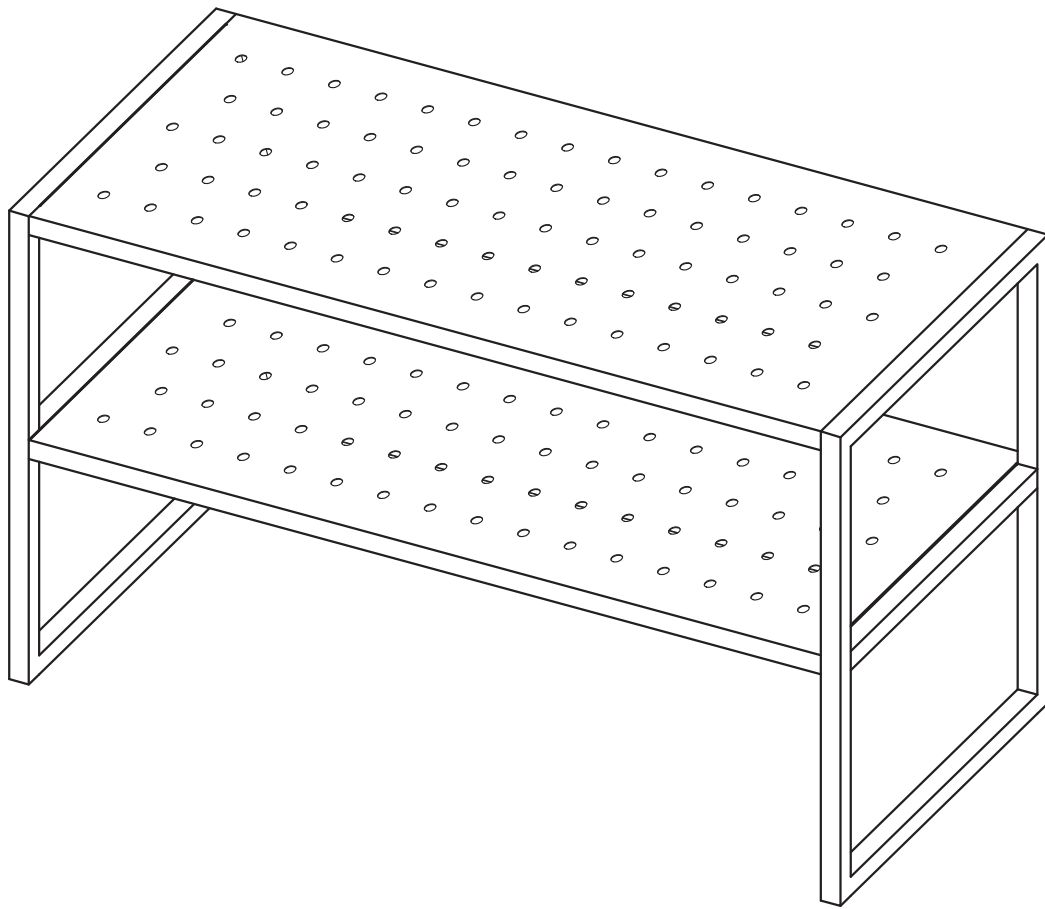

ASSEMBLY INSTRUCTION

MALONE SHOE RACK

ROWICO

HOME

NO	PARTS	Q'TY
1		2
2		2
A	M6 x 12	8
B	M6	1
C		4

①

②

③